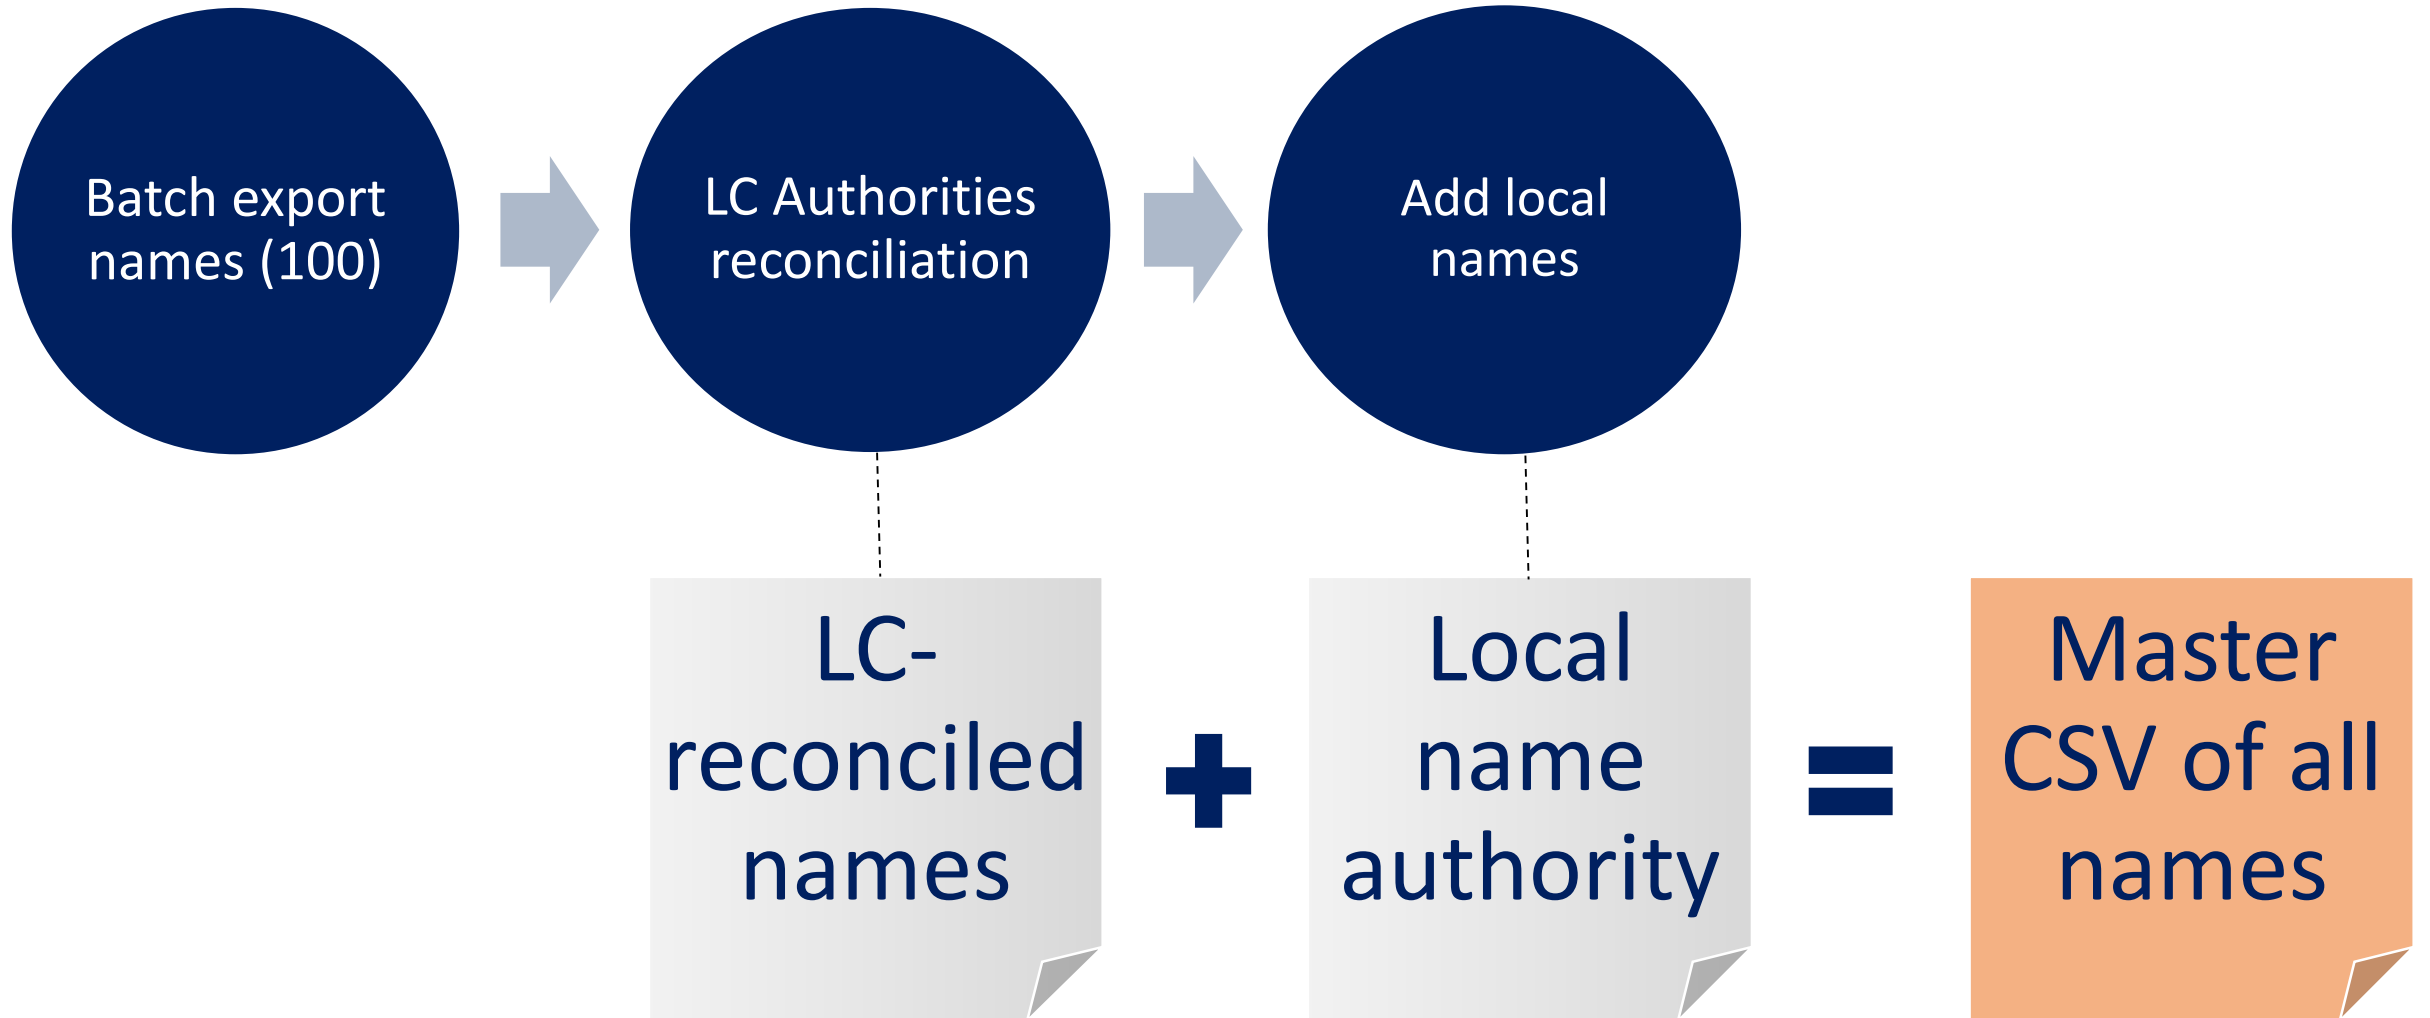

The Plan

Master CSV

IIT Name Authority ☆

File Edit View Insert Format Data Tools Add-ons Help All changes saved in Drive

Comments Share

fx

	A	B	C
1	Agent Type	Primary Name	Authority ID
283	agent_person	Callahan, Harry M.	http://id.loc.gov/authorities/names/n50032177
284	agent_person	Moholy-Nagy, Sibyl, 1903-1971	http://id.loc.gov/authorities/names/n50001336
285	agent_corporate_entity	Illinois Central Railroad Company	http://id.loc.gov/authorities/names/n50000516
286	agent_person	Evon, Darcy L.	http://id.loc.gov/authorities/names/n2014076796
287	agent_person	Grubiak, Margaret M.	http://id.loc.gov/authorities/names/n2013065890
288	agent_person	Gordon, Robert Philip	http://id.loc.gov/authorities/names/n2009025113
289	agent_person	Barrett, Paul F., 1943-2004	http://id.loc.gov/authorities/names/n2006008278
290	agent_person	Dabbert, James R.	http://id.loc.gov/authorities/names/n2005087261
291	agent_corporate_entity	2x4 (Design Studio)	http://id.loc.gov/authorities/names/n2005016695
292	agent_person	Boder, David P. (David Pablo), 1886-1961	http://id.loc.gov/authorities/names/n00114984
293	agent_corporate_entity	Illinois Institute of Technology. Manufacturing/Industrial Programs	n000035
294	agent_corporate_entity	Illinois Institute of Technology. Mies van der Rohe Society	n000036
295	agent_corporate_entity	Illinois Institute of Technology. National Commission for IIT	n000358
296	agent_corporate_entity	Illinois Institute of Technology. Naval Reserve Officers Training Corps	n000037
297	agent_corporate_entity	Illinois Institute of Technology. Naval Reserves Officers Training Corps	n000331
298	agent_corporate_entity	Illinois Institute of Technology. Office of Alumni Relations	n000038
299	agent_corporate_entity	Illinois Institute of Technology. Office of Auxiliary Services	n000124
300	agent_corporate_entity	Illinois Institute of Technology. Office of Building and Grounds	n000332
301	agent_corporate_entity	Illinois Institute of Technology. Office of Campus and Conference Centers	n000039
302	agent_corporate_entity	Illinois Institute of Technology. Office of Campus Life	n000125
303	agent_corporate_entity	Illinois Institute of Technology. Office of Co-operative Education	n000040